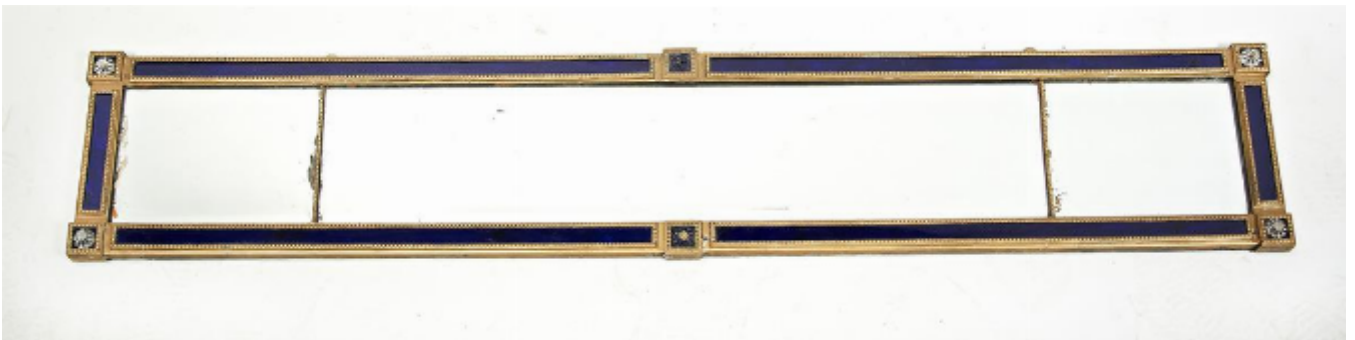

Mirror

REF: 14436

Height: 25.5 cm (10")

Width: 131 cm (51.6")

## Description

Mirror