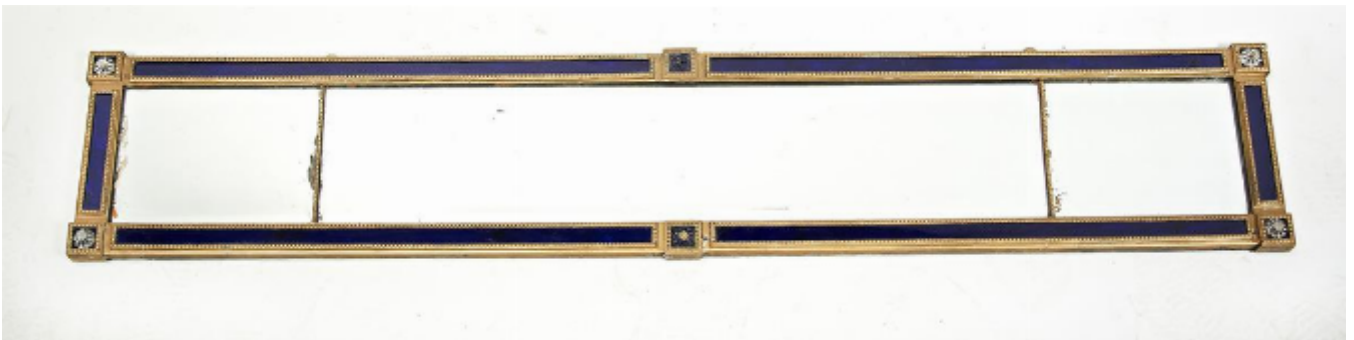

WESTENHOLZ  
ANTIQUES & INTERIOR DECORATION

Mirror

REF: 14436

Height: 25.5 cm (10")

Width: 131 cm (51.6")

## Description

Mirror