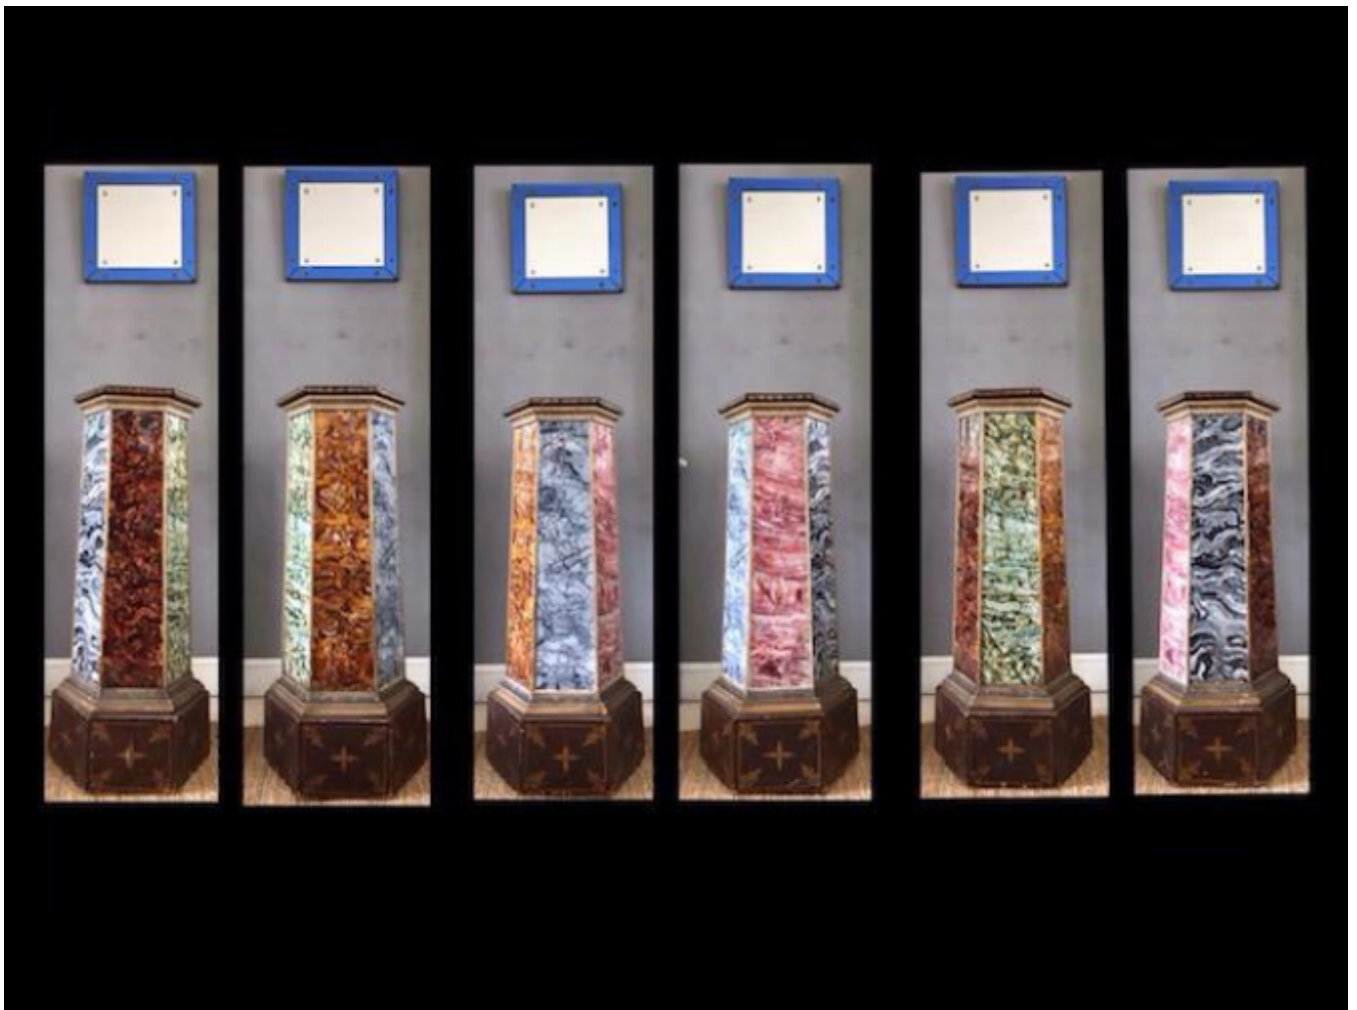

19th century Verre Eglomise pedestal column

REF: 15113

Height: 93 cm (36.6")

Width: 42 cm (16.5")

Depth: 36.5 cm (14.4")

## Description

19th century Verre Eglomise pedestal column

Width at top - 34.5cms

Width at base - 40cms