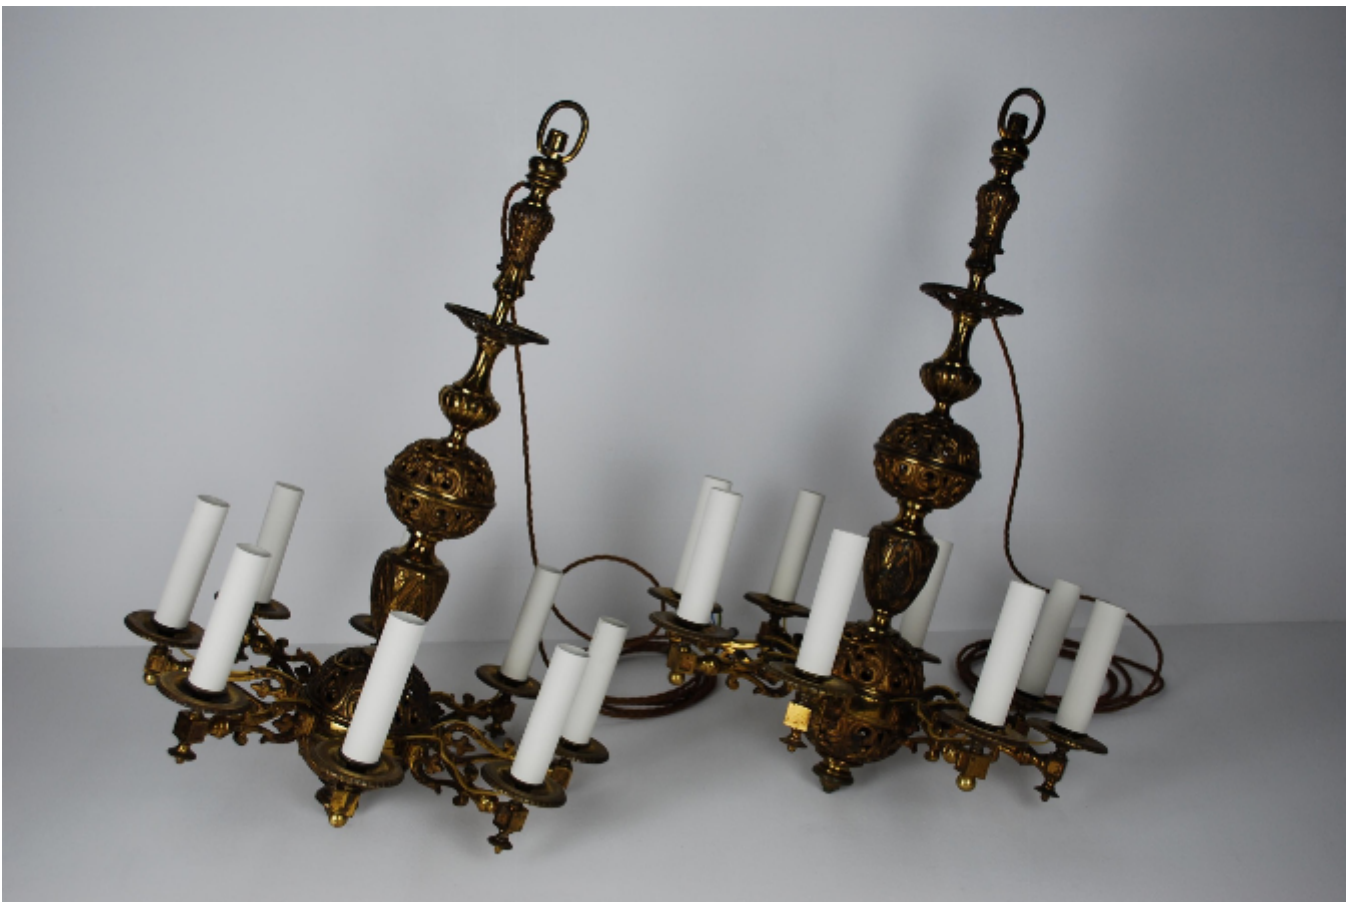

A pair of gilt-bronze chandeliers, circa 1860

REF: 14852

Height: 68 cm (26.8")

Width: 46 cm (18.1")

Depth: 46 cm (18.1")

Description

A pair of gilt-bronze chandeliers, circa 1860.

Provenance: Chanter's House - The Property of Lord Coleridge and a Coleridge family trust.