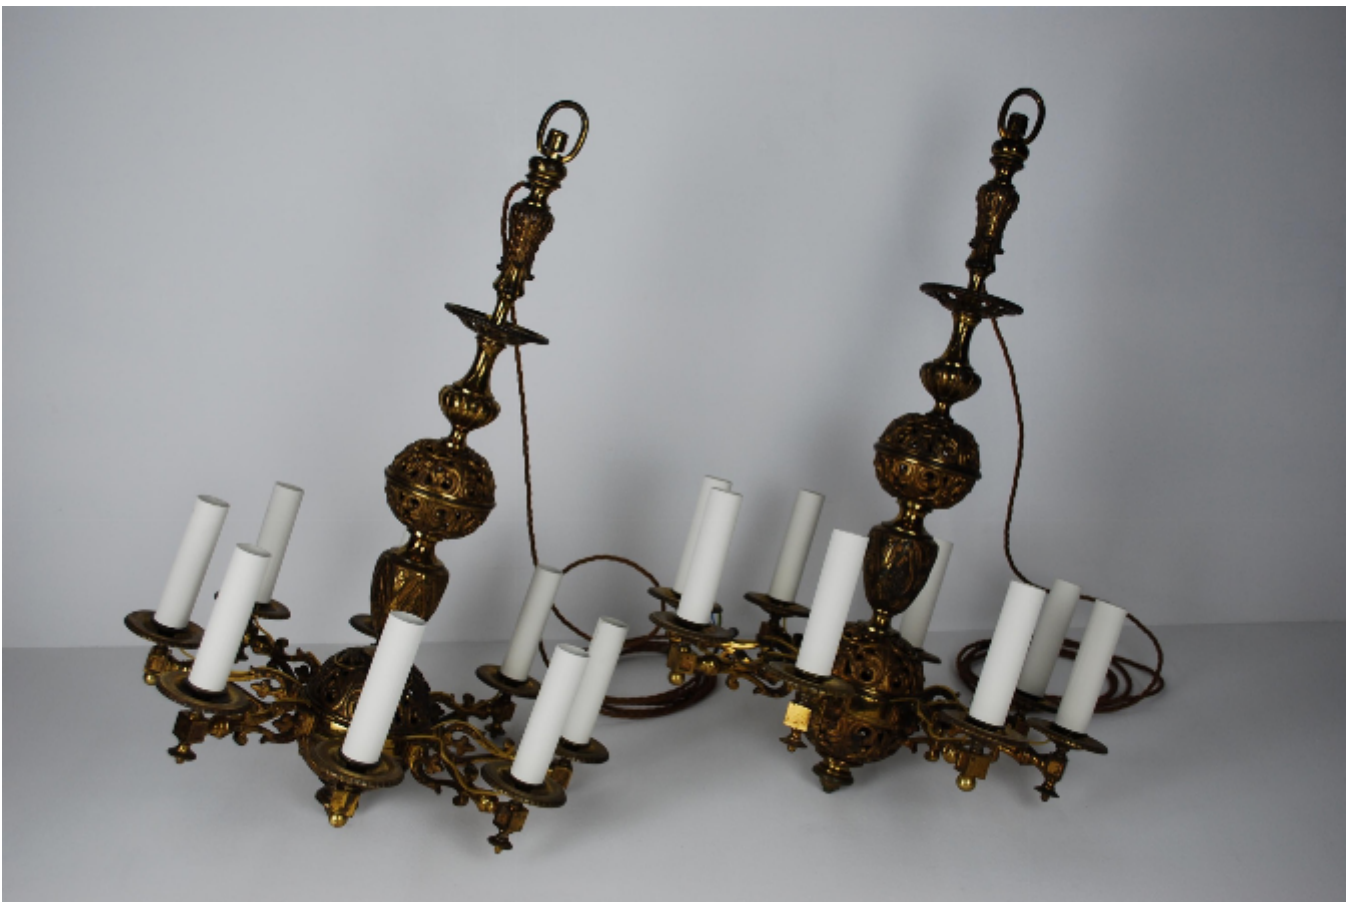

A pair of gilt-bronze chandeliers, circa 1860

REF: 14852

Height: 68 cm (26.8")

Width: 46 cm (18.1")

Depth: 46 cm (18.1")

## Description

A pair of gilt-bronze chandeliers, circa 1860.

Provenance: Chanter's House - The Property of Lord Coleridge and a Coleridge family trust.