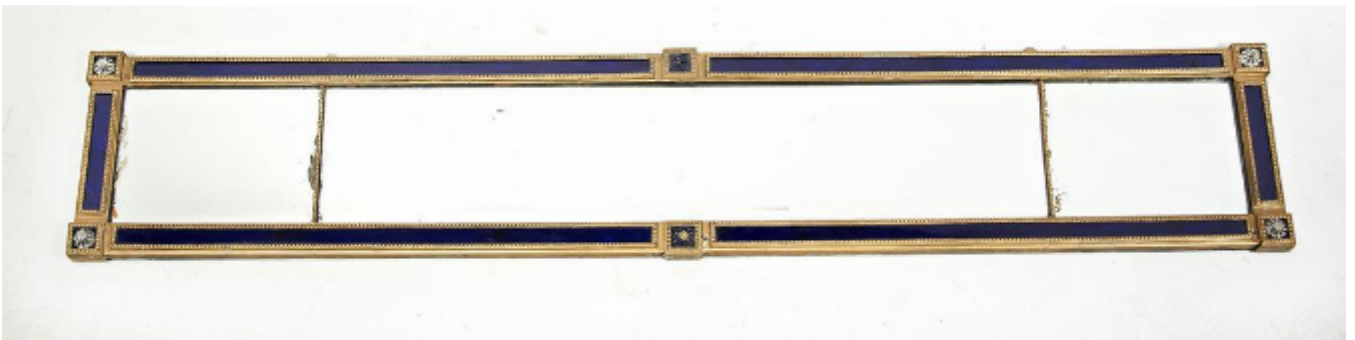

Mirror

REF: 14436

Height: 25.5 cm (10")

Width: 131 cm (51.6")

Description

Mirror