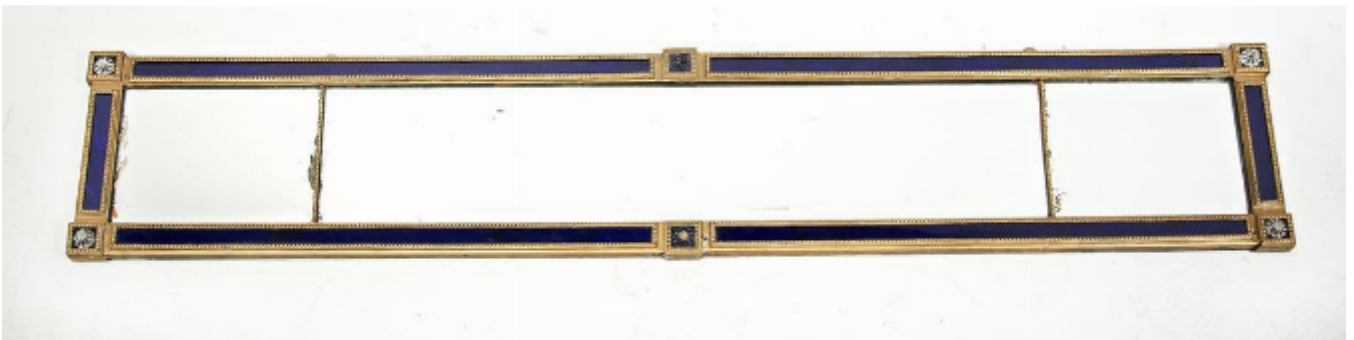

WESTENHOLZ  
ANTIQUES & INTERIOR DECORATION

Mirror

---

REF: 14436

Height: 25.5 cm (10")

Width: 131 cm (51.6")

## Description

Mirror