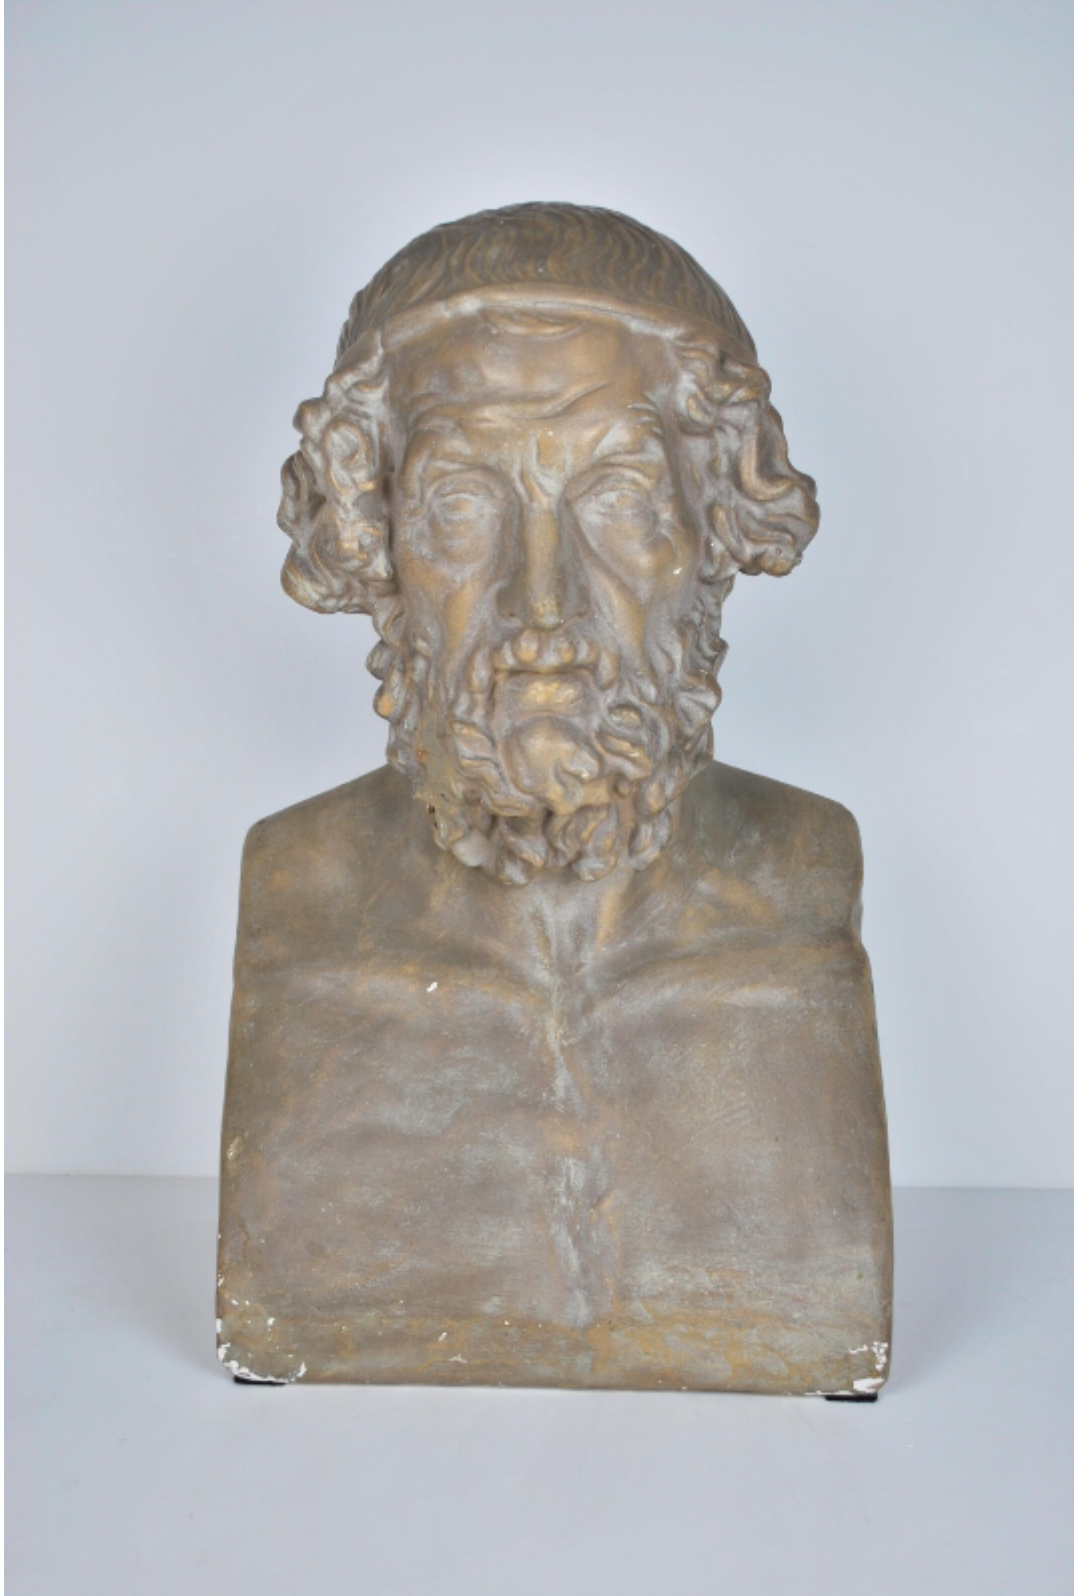

Large plaster bust of Homer

REF: 15197

Height: 59 cm (23.2")

Width: 33 cm (13")

Depth: 26 cm (10.2")

## Description

Large plaster bust of Homer