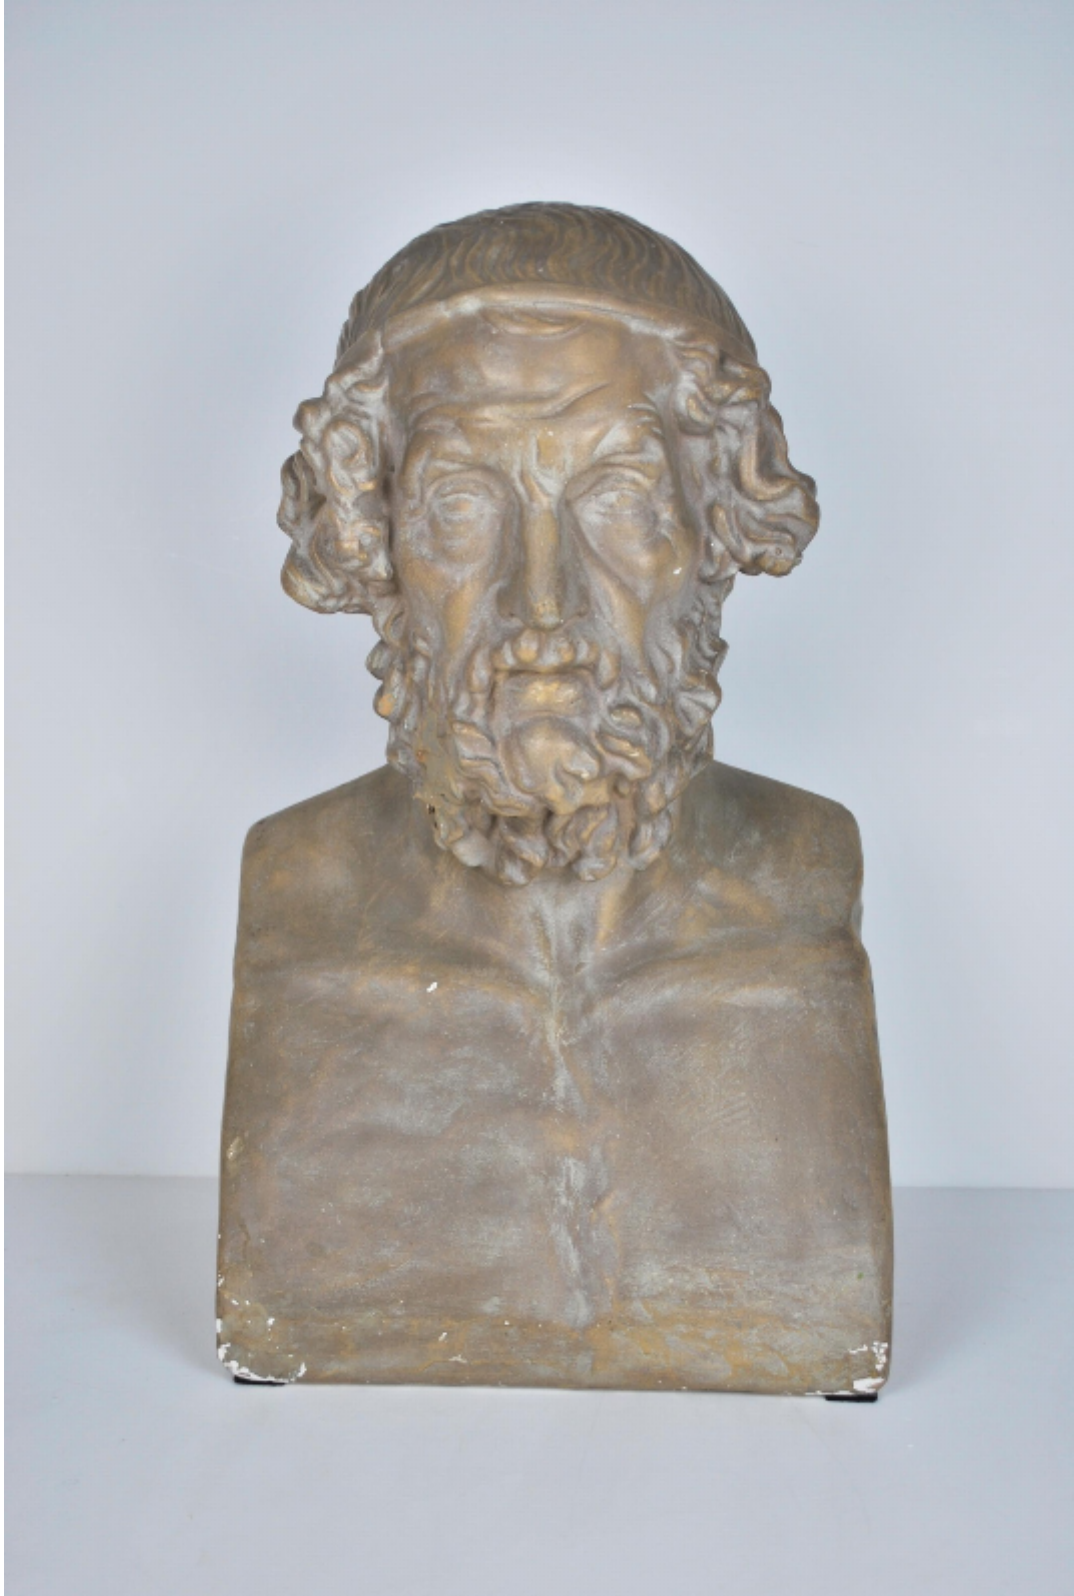

Large plaster bust of Homer

REF: 15197

Height: 59 cm (23.2")

Width: 33 cm (13")

Depth: 26 cm (10.2")

Description

Large plaster bust of Homer